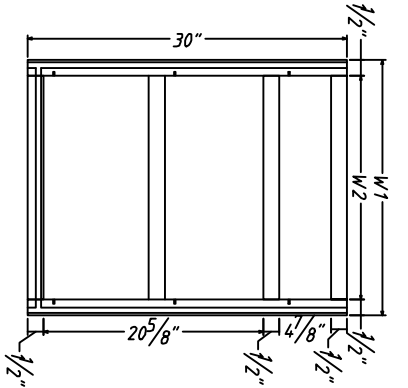

FRAME

ITEM NO.	W1	W2	D
30B12	12"	9"	3/4"
30B15	15"	12"	3/4"
30B18	18"	15"	3/4"
30B21	21"	18"	3/4"
30B24	24"	21"	3/4"
30B27	27"	24"	3/4"
30B30	30"	27"	3/4"
30B36	36"	33"	3/4"

DRAWER