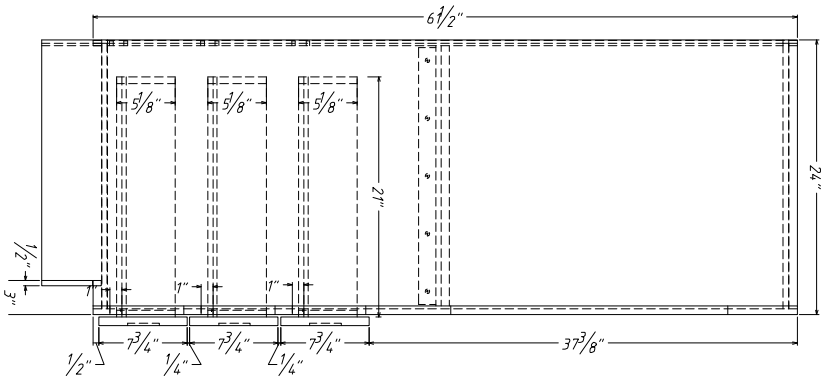

0338424=0336624+0331824
0339024=0336624+0332424
0339624=0336624+0333024

0336624