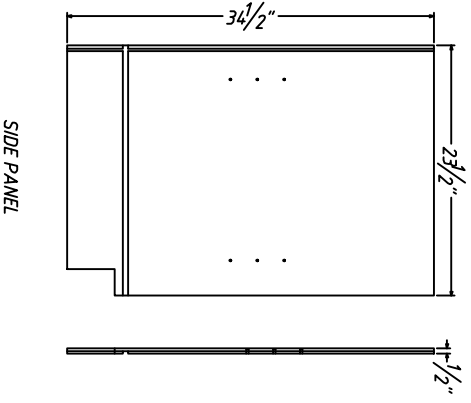

Same construction:

BER33(no lazy susan)
LSB33(with lazy susan)