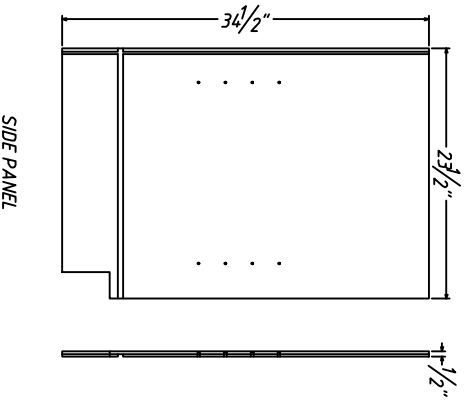

Same construction:
B24, B27, B30

SIDE PANEL

ITEM NO.	W1	W2	D
B24	24"	21"	3/4"
B27	27"	24"	3/4"
B30	30"	27"	3/4"

DRAWER

ITEM NO.	W	D
B24	23-1/2"	3/4"
B27	26-1/2"	3/4"
B30	29-1/2"	3/4"

DOOR

ITEM NO.	W	D
B24	11-3/4"	3/4"
B27	13-1/4"	3/4"
B30	14-3/4"	3/4"

DRAWER-BOX

ITEM NO.	W	D
B24	20-3/8"	5/8"
B27	23-3/8"	5/8"
B30	26-3/8"	5/8"

ITEM NO.	W	D
B24	23"	1/2"
B27	26"	1/2"
B30	29"	1/2"

ITEM NO.	W	D
B24	23"	1/2"
B27	26"	1/2"
B30	29"	1/2"

ITEM NO.	W	D
B24	22-3/8"	3/4"
B27	25-3/8"	3/4"
B30	28-3/8"	3/4"

TOE KICK

ITEM NO.	W	D
B24	24"	1/2"
B27	27"	1/2"
B30	30"	1/2"