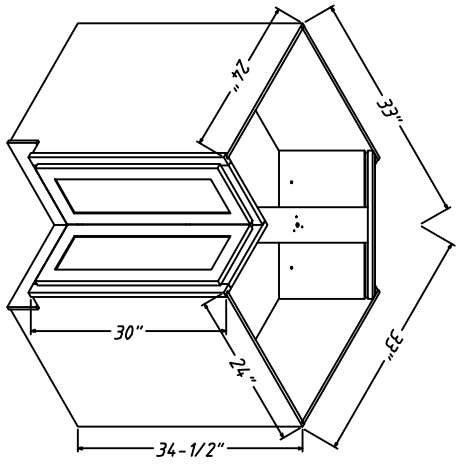

Same construction:

BER33(no lazy susan)
LSB33(with lazy susan)