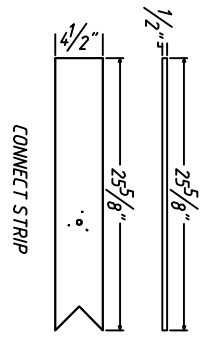

FRAME						
ITEM NO.	H1	H2	W1	W2	D	
U189424	79-1/2"	72-1/8"	80"	15"	3/4"	
U189024	85-1/2"	33-1/8"	80"	15"	3/4"	
U189624	91-1/2"	39-1/8"	80"	15"	3/4"	
U248424	79-1/2"	72-1/8"	24"	21"	3/4"	
U249024	85-1/2"	33-1/8"	24"	21"	3/4"	
U249624	91-1/2"	39-1/8"	24"	21"	3/4"	
U308424	79-1/2"	72-1/8"	30"	27"	3/4"	
U309024	85-1/2"	33-1/8"	30"	27"	3/4"	
U309624	91-1/2"	39-1/8"	30"	27"	3/4"	

BACK PANEL

BACK PANEL

DOOR-L

DOOR-R

BOTTOM PANEL

ADJUSTABLE SHELF

CONNECT STRIP

TOE KICK-L