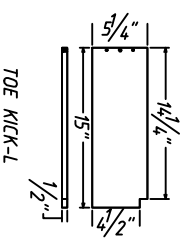

FRAME						
ITEM NO.	H1	H2	W1	W2	D	
U189424	79-1/2"	72-1/8"	80"	15"	3/4"	
U189024	85-1/2"	33-1/8"	80"	15"	3/4"	
U189624	91-1/2"	39-1/8"	80"	15"	3/4"	
U248424	79-1/2"	72-1/8"	24"	21"	3/4"	
U249024	85-1/2"	33-1/8"	24"	21"	3/4"	
U249624	91-1/2"	39-1/8"	24"	21"	3/4"	
U308424	79-1/2"	72-1/8"	30"	27"	3/4"	
U309024	85-1/2"	33-1/8"	30"	27"	3/4"	
U309624	91-1/2"	39-1/8"	30"	27"	3/4"	

BACK PANEL

BACK PANEL

DOOR-L

DOOR-R

BOTTOM PANEL

ADJUSTABLE SHELF

CONNECT STRIP

TOE KICK-L