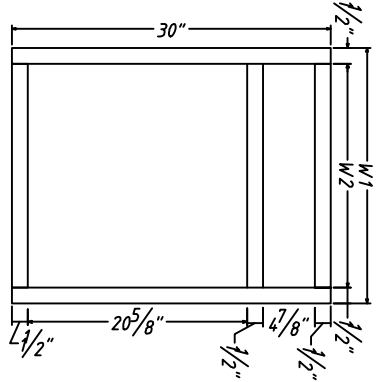

TOE KICK

ITEM NO.	W	D
30B12	12"	1/2"
30B15	15"	1/2"
30B18	18"	1/2"
30B21	21"	1/2"
30B24	24"	1/2"
30B27	27"	1/2"
30B30	30"	1/2"
30B36	36"	1/2"

Same construction:  
B24, B27, B30

SIDE PANEL

FRAME

ITEM NO.	W1	W2	D
B24	24"	21"	3/4"
B27	27"	24"	3/4"
B30	30"	27"	3/4"

DRAWER

ITEM NO.	W	D
B24	23-1/2"	3/4"
B27	26-1/2"	3/4"
B30	29-1/2"	3/4"

DOOR

ITEM NO.	W	D
B24	11-3/4"	3/4"
B27	13-1/4"	3/4"
B30	14-3/4"	3/4"

DRAWER-BOX

ITEM NO.	W	D
B24	20-3/8"	5/8"
B27	23-3/8"	5/8"
B30	26-3/8"	5/8"