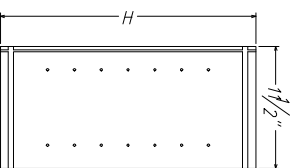

SIDE PANEL

ITEM NO.	H	D
W2430	30"	1/2"
W2436	36"	1/2"
W2442	42"	1/2"
W2730	30"	1/2"
W2736	36"	1/2"
W2742	42"	1/2"
W3030	30"	1/2"
W3036	36"	1/2"
W3042	42"	1/2"
W3330	30"	1/2"
W3336	36"	1/2"
W3342	42"	1/2"
W3630	30"	1/2"
W3636	36"	1/2"
W3642	42"	1/2"