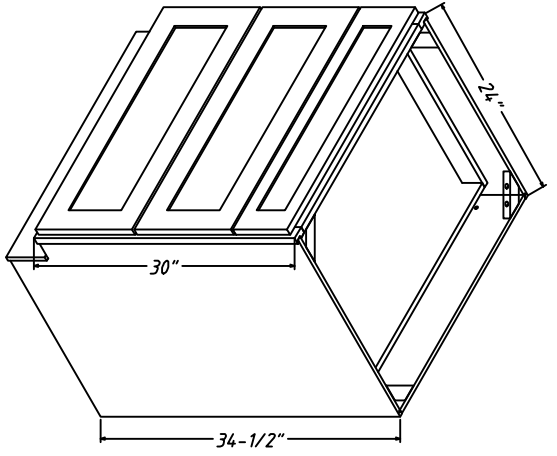

SIDE PANEL

ITEM NO.	H	D
DCW2430	30"	1/2"
DCW2436	36"	1/2"
DCW2442	42"	1/2"

BACK PANEL

ITEM NO.	H	D
DCW2430	30"	1/2"
DCW2436	36"	1/2"
DCW2442	42"	1/2"

Same construction:  
30B12, 30B15, 30B18,  
30B24, 30B27, 30B30, 30B36