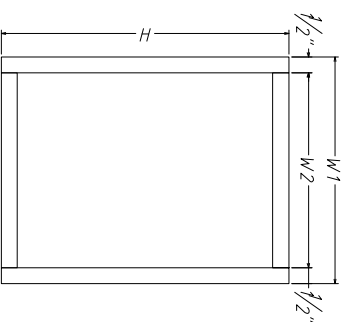

FRAME

ITEM NO.	W1	W2	H	D
W2430	24"	21"	30"	3/4"
W2436	24"	21"	36"	3/4"
W2442	24"	21"	42"	3/4"
W2730	27"	24"	30"	3/4"
W2736	27"	24"	36"	3/4"
W2742	27"	24"	42"	3/4"
W3030	30"	27"	30"	3/4"
W3036	30"	27"	36"	3/4"
W3042	30"	27"	42"	3/4"
W3330	33"	30"	30"	3/4"
W3336	33"	30"	36"	3/4"
W3342	33"	30"	42"	3/4"
W3630	36"	33"	30"	3/4"
W3636	36"	33"	36"	3/4"
W3642	36"	33"	42"	3/4"