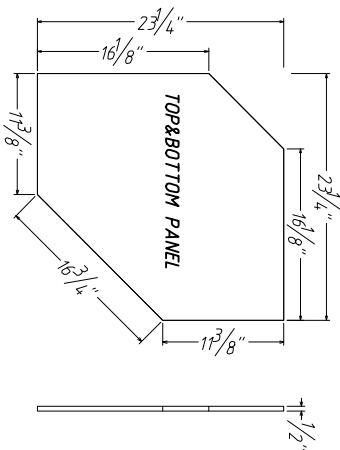

TOE KICK-R

Same construction:  
DCW2430, DCW2436, DCW2442

FRAME

ITEM NO.	H1	H2	D
DCW2430	30"	27"	3/4"
DCW2436	36"	33"	3/4"
DCW2442	42"	39"	3/4"

DOOR

ITEM NO.	H	D
DCW2430	29"	3/4"
DCW2436	35"	3/4"
DCW2442	41"	3/4"

SIDE PANEL

ITEM NO.	H	D
DCW2430	30"	1/2"
DCW2436	36"	1/2"
DCW2442	42"	1/2"

BACK PANEL

ITEM NO.	H	D
DCW2430	30"	1/2"
DCW2436	36"	1/2"
DCW2442	42"	1/2"

Same construction:  
30B12, 30B15, 30B18,  
30B24, 30B27, 30B30, 30B36