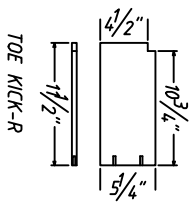

Same construction:

BER33(no lazy susan)
LSB33(with lazy susan)