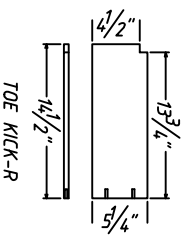

BACK PANEL

BACK PANEL

DOOR-L

DOOR-R

BOTTOM PANEL

ADJUSTABLE SHELF

CONNECT STRIP

TOE KICK-L