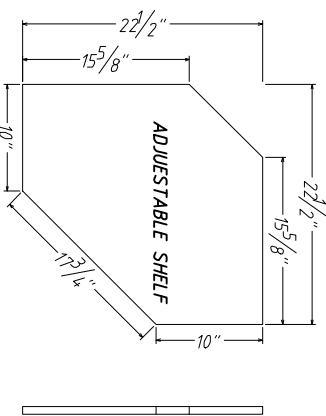

TOE KICK-R

Same construction:  
DCW2430, DCW2436, DCW2442

FRAME

ITEM NO.	H1	H2	D
DCW2430	30"	27"	3/4"
DCW2436	36"	33"	3/4"
DCW2442	42"	39"	3/4"

DOOR

ITEM NO.	H	D
DCW2430	29"	3/4"
DCW2436	35"	3/4"
DCW2442	41"	3/4"

SIDE PANEL

ITEM NO.	H	D
DCW2430	30"	1/2"
DCW2436	36"	1/2"
DCW2442	42"	1/2"

BACK PANEL

ITEM NO.	H	D
DCW2430	30"	1/2"
DCW2436	36"	1/2"
DCW2442	42"	1/2"

Same construction:  
30B12, 30B15, 30B18,  
30B24, 30B27, 30B30, 30B36