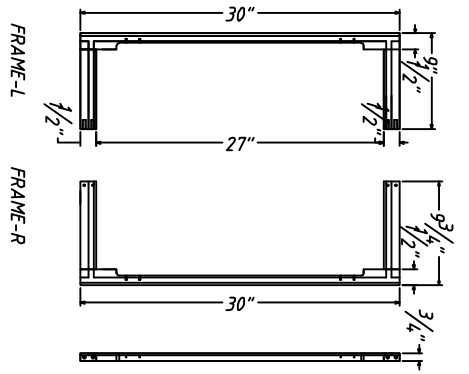

Same construction:

BER33(no lazy susan)
LSB33(with lazy susan)