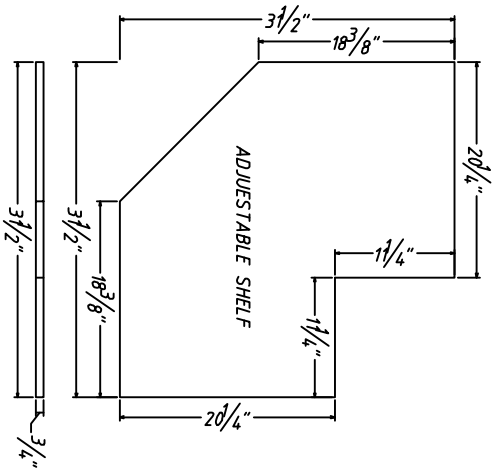

Same construction:

BER33(no lazy susan)
LSB33(with lazy susan)