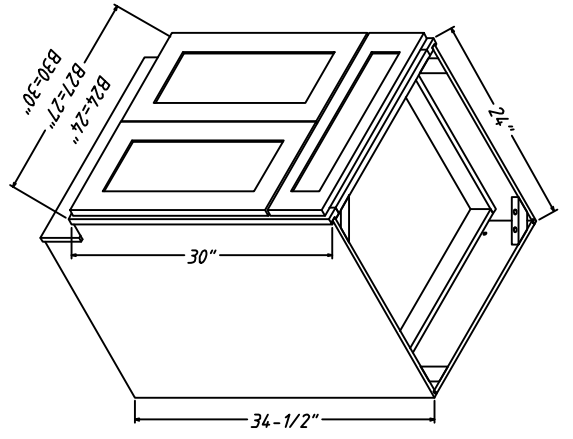

Same construction:
B24, B27, B30