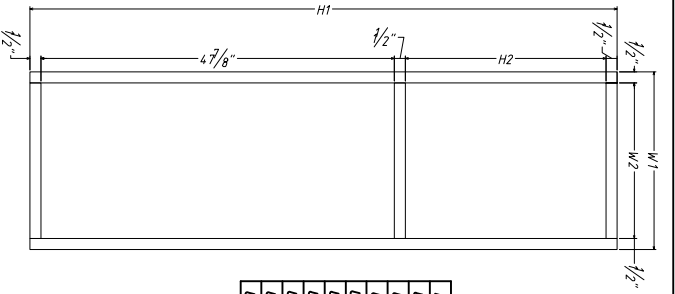

FRAME						
ITEM NO.	H1	H2	W1	W2	D	
U189424	79-1/2"	72-1/8"	80"	15"	3/4"	
U189024	85-1/2"	33-1/8"	80"	15"	3/4"	
U189624	91-1/2"	39-1/8"	80"	15"	3/4"	
U248424	79-1/2"	72-1/8"	24"	21"	3/4"	
U249024	85-1/2"	33-1/8"	24"	21"	3/4"	
U249624	91-1/2"	39-1/8"	24"	21"	3/4"	
U308424	79-1/2"	72-1/8"	30"	27"	3/4"	
U309024	85-1/2"	33-1/8"	30"	27"	3/4"	
U309624	91-1/2"	39-1/8"	30"	27"	3/4"	