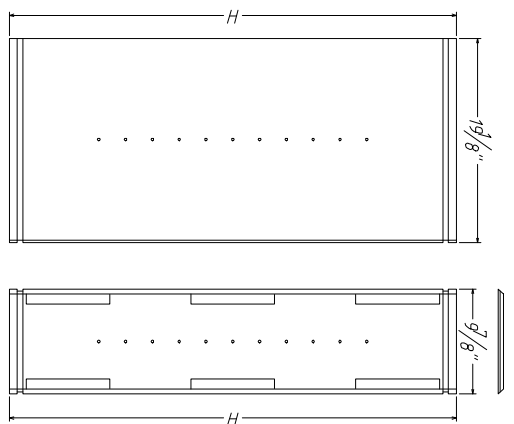

SIDE PANEL

ITEM NO.	H	D
DCW2430	30"	1/2"
DCW2436	36"	1/2"
DCW2442	42"	1/2"

BACK PANEL

ITEM NO.	H	D
DCW2430	30"	1/2"
DCW2436	36"	1/2"
DCW2442	42"	1/2"

Same construction:  
30B12, 30B15, 30B18,  
30B24, 30B27, 30B30, 30B36