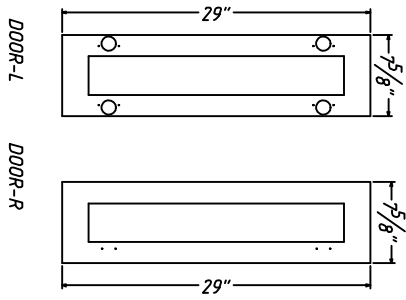

Same construction:

BER33(no lazy susan)
LSB33(with lazy susan)