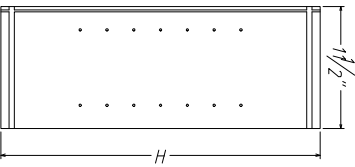

SIDE PANEL			
ITEM NO.	H	D	
WBC2730	30"	1/2"	
WBC2736	36"	1/2"	
WBC2742	42"	1/2"