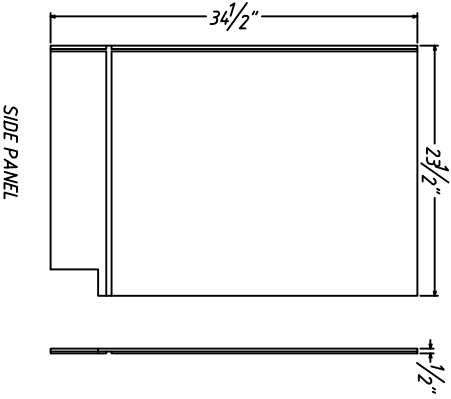

SIDE PANEL

ITEM NO.	H	D
DCW2430	30"	1/2"
DCW2436	36"	1/2"
DCW2442	42"	1/2"

BACK PANEL

ITEM NO.	H	D
DCW2430	30"	1/2"
DCW2436	36"	1/2"
DCW2442	42"	1/2"

Same construction:  
30B12, 30B15, 30B18,  
30B24, 30B27, 30B30, 30B36