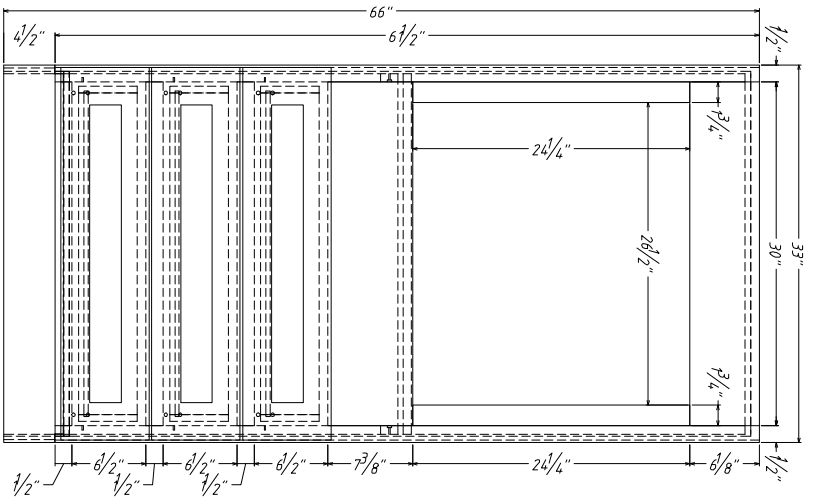

0338424=0336624+0331824
 0339024=0336624+0332424
 0339624=0336624+0333024

0336624

HONGTAI WOODEN CO.,LTP

Shaker Spice

DRAW

SUNNY ZHANG

Same construction:
30B12, 30B15, 30B18,
30B24, 30B27, 30B30, 30B36

ITEM NO.	W1	W2	D
30B12	12"	9"	3/4"
30B15	15"	12"	3/4"
30B18	18"	15"	3/4"
30B21	21"	18"	3/4"
30B24	24"	21"	3/4"
30B27	27"	24"	3/4"
30B30	30"	27"	3/4"
30B36	36"	33"	3/4"

DRAWER

ITEM NO.	W	D
30B12	14-1/2"	3/4"
30B15	14-1/2"	3/4"
30B18	17-1/2"	3/4"
30B21	20-1/2"	3/4"
30B24	23-1/2"	3/4"
30B27	26-1/2"	3/4"
30B30	29-1/2"	3/4"
30B36	35-1/2"	3/4"

DRAWER (2PCS)

DRAWER-BOX

ITEM NO.	W	D
30B12	11-1/2"	3/4"
30B15	14-1/2"	3/4"
30B18	17-1/2"	3/4"
30B21	20-1/2"	3/4"
30B24	23-1/2"	3/4"
30B27	26-1/2"	3/4"
30B30	29-1/2"	3/4"
30B36	35-1/2"	3/4"

DRAWER-BOX

ITEM NO.	W	D
30B12	11-1/2"	3/4"
30B15	14-1/2"	3/4"
30B18	17-1/2"	3/4"
30B21	20-1/2"	3/4"
30B24	23-1/2"	3/4"
30B27	26-1/2"	3/4"
30B30	29-1/2"	3/4"
30B36	35-1/2"	3/4"

BACK PANEL

ITEM NO.	W	D
30B12	11"	1/2"
30B15	14"	1/2"
30B18	17"	1/2"
30B21	20"	1/2"
30B24	23"	1/2"
30B27	26"	1/2"
30B30	29"	1/2"
30B36	35"	1/2"

BOTTOM PANEL

ITEM NO.	W	D
30B12	11"	1/2"
30B15	14"	1/2"
30B18	17"	1/2"
30B21	20"	1/2"
30B24	23"	1/2"
30B27	26"	1/2"
30B30	29"	1/2"
30B36	35"	1/2"

TOE KICK

ITEM NO.	W	D
30B12	12"	1/2"
30B15	15"	1/2"
30B18	18"	1/2"
30B21	21"	1/2"
30B24	24"	1/2"
30B27	27"	1/2"
30B30	30"	1/2"
30B36	36"	1/2"