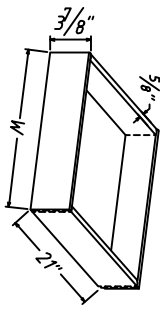

0338424=0336624+0331824
 0339024=0336624+0332424
 0339624=0336624+0333024

0336624

HONGTAI WOODEN CO.,LTP

Shaker Spice

DRAW

SUNNY ZHANG

Same construction:
30B12, 30B15, 30B18,
30B24, 30B27, 30B30, 30B36

ITEM NO.	W1	W2	D
30B12	12"	9"	3/4"
30B15	15"	12"	3/4"
30B18	18"	15"	3/4"
30B21	21"	18"	3/4"
30B24	24"	21"	3/4"
30B27	27"	24"	3/4"
30B30	30"	27"	3/4"
30B36	36"	33"	3/4"

DRAWER

ITEM NO.	W	D
30B12	14-1/2"	3/4"
30B15	14-1/2"	3/4"
30B18	17-1/2"	3/4"
30B21	20-1/2"	3/4"
30B24	23-1/2"	3/4"
30B27	26-1/2"	3/4"
30B30	29-1/2"	3/4"
30B36	35-1/2"	3/4"

DRAWER (2PCS)

DRAWER-BOX

ITEM NO.	W	D
30B12	11-1/2"	3/4"
30B15	14-1/2"	3/4"
30B18	17-1/2"	3/4"
30B21	20-1/2"	3/4"
30B24	23-1/2"	3/4"
30B27	26-1/2"	3/4"
30B30	29-1/2"	3/4"
30B36	35-1/2"	3/4"

DRAWER-BOX

ITEM NO.	W	D
30B12	11-1/2"	3/4"
30B15	14-1/2"	3/4"
30B18	17-1/2"	3/4"
30B21	20-1/2"	3/4"
30B24	23-1/2"	3/4"
30B27	26-1/2"	3/4"
30B30	29-1/2"	3/4"
30B36	35-1/2"	3/4"

BACK PANEL

ITEM NO.	W	D
30B12	11"	1/2"
30B15	14"	1/2"
30B18	17"	1/2"
30B21	20"	1/2"
30B24	23"	1/2"
30B27	26"	1/2"
30B30	29"	1/2"
30B36	35"	1/2"

BOTTOM PANEL

ITEM NO.	W	D
30B12	11"	1/2"
30B15	14"	1/2"
30B18	17"	1/2"
30B21	20"	1/2"
30B24	23"	1/2"
30B27	26"	1/2"
30B30	29"	1/2"
30B36	35"	1/2"

TOE KICK

ITEM NO.	W	D
30B12	12"	1/2"
30B15	15"	1/2"
30B18	18"	1/2"
30B21	21"	1/2"
30B24	24"	1/2"
30B27	27"	1/2"
30B30	30"	1/2"
30B36	36"	1/2"