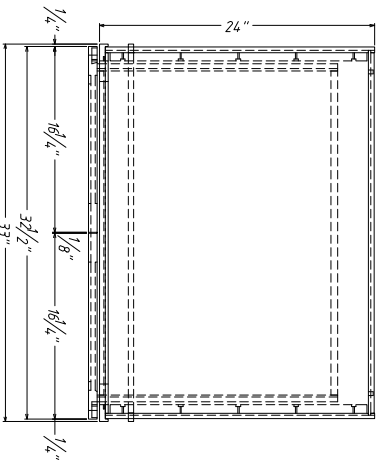

0338424=0336624+0331824
 0339024=0336624+0332424
 0339624=0336624+0333024

0336624

HONGTAI WOODEN CO.,LTP

Shaker Spice

DRAW

SUNNY ZHANG

Same construction:
30B12, 30B15, 30B18,
30B24, 30B27, 30B30, 30B36

ITEM NO.	W1	W2	D
30B12	12"	9"	3/4"
30B15	15"	12"	3/4"
30B18	18"	15"	3/4"
30B21	21"	18"	3/4"
30B24	24"	21"	3/4"
30B27	27"	24"	3/4"
30B30	30"	27"	3/4"
30B36	36"	33"	3/4"

DRAWER

ITEM NO.	W	D
30B12	14-1/2"	3/4"
30B15	14-1/2"	3/4"
30B18	17-1/2"	3/4"
30B21	20-1/2"	3/4"
30B24	23-1/2"	3/4"
30B27	26-1/2"	3/4"
30B30	29-1/2"	3/4"
30B36	35-1/2"	3/4"

DRAWER (2PCS)

DRAWER-BOX

ITEM NO.	W	D
30B12	11-1/2"	3/4"
30B15	14-1/2"	3/4"
30B18	17-1/2"	3/4"
30B21	20-1/2"	3/4"
30B24	23-1/2"	3/4"
30B27	26-1/2"	3/4"
30B30	29-1/2"	3/4"
30B36	35-1/2"	3/4"

DRAWER-BOX

ITEM NO.	W	D
30B12	11-1/2"	3/4"
30B15	14-1/2"	3/4"
30B18	17-1/2"	3/4"
30B21	20-1/2"	3/4"
30B24	23-1/2"	3/4"
30B27	26-1/2"	3/4"
30B30	29-1/2"	3/4"
30B36	35-1/2"	3/4"

BACK PANEL

ITEM NO.	W	D
30B12	11"	1/2"
30B15	14"	1/2"
30B18	17"	1/2"
30B21	20"	1/2"
30B24	23"	1/2"
30B27	26"	1/2"
30B30	29"	1/2"
30B36	35"	1/2"

BOTTOM PANEL

ITEM NO.	W	D
30B12	11"	1/2"
30B15	14"	1/2"
30B18	17"	1/2"
30B21	20"	1/2"
30B24	23"	1/2"
30B27	26"	1/2"
30B30	29"	1/2"
30B36	35"	1/2"

TOE KICK

ITEM NO.	W	D
30B12	12"	1/2"
30B15	15"	1/2"
30B18	18"	1/2"
30B21	21"	1/2"
30B24	24"	1/2"
30B27	27"	1/2"
30B30	30"	1/2"
30B36	36"	1/2"