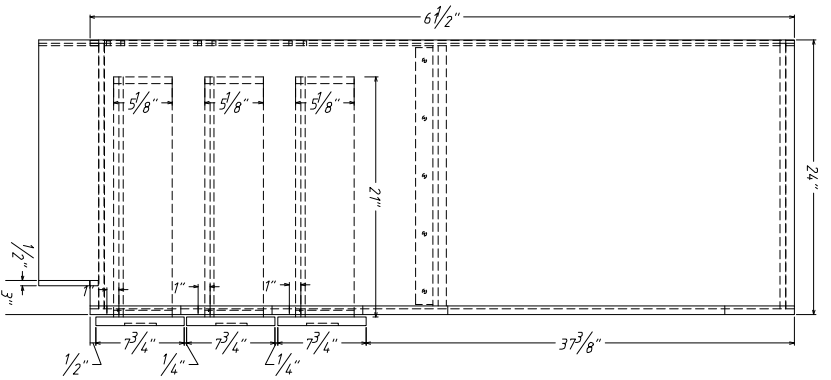

0338424=0336624+0331824
 0339024=0336624+0332424
 0339624=0336624+0333024

0336624

HONGTAI WOODEN CO.,LTP

Shaker Spice

DRAW

SUNNY ZHANG

Same construction:
30B12, 30B15, 30B18,
30B24, 30B27, 30B30, 30B36

ITEM NO.	W1	W2	D
30B12	12"	9"	3/4"
30B15	15"	12"	3/4"
30B18	18"	15"	3/4"
30B21	21"	18"	3/4"
30B24	24"	21"	3/4"
30B27	27"	24"	3/4"
30B30	30"	27"	3/4"
30B36	36"	33"	3/4"

DRAWER

ITEM NO.	W	D
30B12	14-1/2"	3/4"
30B15	14-1/2"	3/4"
30B18	17-1/2"	3/4"
30B21	20-1/2"	3/4"
30B24	23-1/2"	3/4"
30B27	26-1/2"	3/4"
30B30	29-1/2"	3/4"
30B36	35-1/2"	3/4"

DRAWER (2PCS)

DRAWER-BOX

ITEM NO.	W	D
30B12	11-1/2"	3/4"
30B15	14-1/2"	3/4"
30B18	17-1/2"	3/4"
30B21	20-1/2"	3/4"
30B24	23-1/2"	3/4"
30B27	26-1/2"	3/4"
30B30	29-1/2"	3/4"
30B36	35-1/2"	3/4"

DRAWER-BOX

ITEM NO.	W	D
30B12	11-1/2"	3/4"
30B15	14-1/2"	3/4"
30B18	17-1/2"	3/4"
30B21	20-1/2"	3/4"
30B24	23-1/2"	3/4"
30B27	26-1/2"	3/4"
30B30	29-1/2"	3/4"
30B36	35-1/2"	3/4"

BACK PANEL

ITEM NO.	W	D
30B12	11"	1/2"
30B15	14"	1/2"
30B18	17"	1/2"
30B21	20"	1/2"
30B24	23"	1/2"
30B27	26"	1/2"
30B30	29"	1/2"
30B36	35"	1/2"