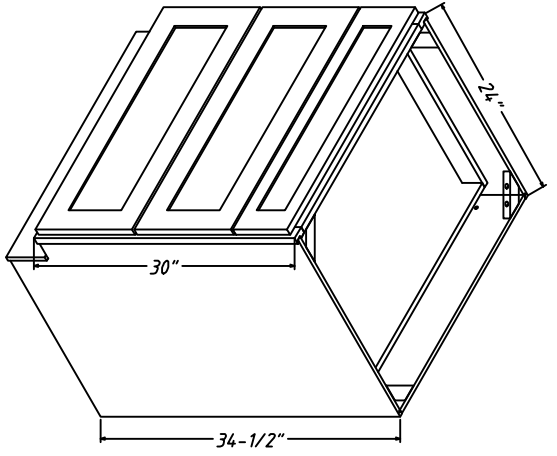

0338424=0336624+0331824
 0339024=0336624+0332424
 0339624=0336624+0333024

0336624

HONGTAI WOODEN CO.,LTP

Shaker Spice

DRAW

SUNNY ZHANG

Same construction:
30B12, 30B15, 30B18,
30B24, 30B27, 30B30, 30B36

ITEM NO.	W1	W2	D
30B12	12"	9"	3/4"
30B15	15"	12"	3/4"
30B18	18"	15"	3/4"
30B21	21"	18"	3/4"
30B24	24"	21"	3/4"
30B27	27"	24"	3/4"
30B30	30"	27"	3/4"
30B36	36"	33"	3/4"

DRAWER

ITEM NO.	W	D
30B12	14-1/2"	3/4"
30B15	14-1/2"	3/4"
30B18	17-1/2"	3/4"
30B21	20-1/2"	3/4"
30B24	23-1/2"	3/4"
30B27	26-1/2"	3/4"
30B30	29-1/2"	3/4"
30B36	35-1/2"	3/4"

DRAWER (2PCS)

DRAWER-BOX

ITEM NO.	W	D
30B12	11-1/2"	3/4"
30B15	14-1/2"	3/4"
30B18	17-1/2"	3/4"
30B21	20-1/2"	3/4"
30B24	23-1/2"	3/4"
30B27	26-1/2"	3/4"
30B30	29-1/2"	3/4"
30B36	35-1/2"	3/4"

DRAWER-BOX

ITEM NO.	W	D
30B12	11-1/2"	3/4"
30B15	14-1/2"	3/4"
30B18	17-1/2"	3/4"
30B21	20-1/2"	3/4"
30B24	23-1/2"	3/4"
30B27	26-1/2"	3/4"
30B30	29-1/2"	3/4"
30B36	35-1/2"	3/4"

BACK PANEL

ITEM NO.	W	D
30B12	11"	1/2"
30B15	14"	1/2"
30B18	17"	1/2"
30B21	20"	1/2"
30B24	23"	1/2"
30B27	26"	1/2"
30B30	29"	1/2"
30B36	35"	1/2"