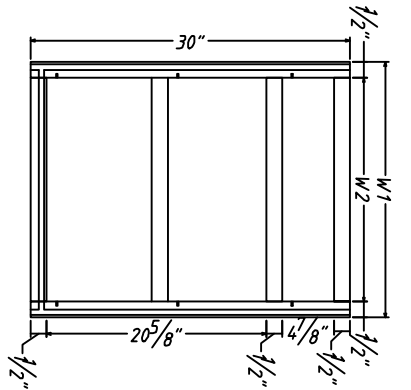

0338424=0336624+0331824
 0339024=0336624+0332424
 0339624=0336624+0333024

0336624

HONGTAI WOODEN CO.,LTP

Shaker Spice

DRAW

SUNNY ZHANG

Same construction:
30B12, 30B15, 30B18,
30B24, 30B27, 30B30, 30B36

ITEM NO.	W1	W2	D
30B12	12"	9"	3/4"
30B15	15"	12"	3/4"
30B18	18"	15"	3/4"
30B21	21"	18"	3/4"
30B24	24"	21"	3/4"
30B27	27"	24"	3/4"
30B30	30"	27"	3/4"
30B36	36"	33"	3/4"

DRAWER

ITEM NO.	W	D
30B12	14-1/2"	3/4"
30B15	14-1/2"	3/4"
30B18	17-1/2"	3/4"
30B21	20-1/2"	3/4"
30B24	23-1/2"	3/4"
30B27	26-1/2"	3/4"
30B30	29-1/2"	3/4"
30B36	35-1/2"	3/4"

DRAWER (2PCS)

DRAWER-BOX

ITEM NO.	W	D
30B12	11-1/2"	3/4"
30B15	14-1/2"	3/4"
30B18	17-1/2"	3/4"
30B21	20-1/2"	3/4"
30B24	23-1/2"	3/4"
30B27	26-1/2"	3/4"
30B30	29-1/2"	3/4"
30B36	35-1/2"	3/4"

DRAWER-BOX

ITEM NO.	W	D
30B12	11-1/2"	3/4"
30B15	14-1/2"	3/4"
30B18	17-1/2"	3/4"
30B21	20-1/2"	3/4"
30B24	23-1/2"	3/4"
30B27	26-1/2"	3/4"
30B30	29-1/2"	3/4"
30B36	35-1/2"	3/4"

BACK PANEL

ITEM NO.	W	D
30B12	11"	1/2"
30B15	14"	1/2"
30B18	17"	1/2"
30B21	20"	1/2"
30B24	23"	1/2"
30B27	26"	1/2"
30B30	29"	1/2"
30B36	35"	1/2"

BOTTOM PANEL

ITEM NO.	W	D
30B12	11"	1/2"
30B15	14"	1/2"
30B18	17"	1/2"
30B21	20"	1/2"
30B24	23"	1/2"
30B27	26"	1/2"
30B30	29"	1/2"
30B36	35"	1/2"

TOE KICK

ITEM NO.	W	D
30B12	12"	1/2"
30B15	15"	1/2"
30B18	18"	1/2"
30B21	21"	1/2"
30B24	24"	1/2"
30B27	27"	1/2"
30B30	30"	1/2"
30B36	36"	1/2"