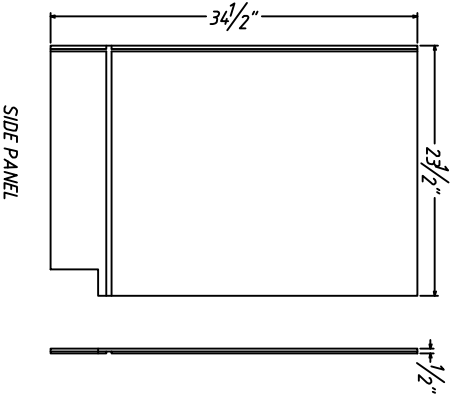

0338424=0336624+0331824
 0339024=0336624+0332424
 0339624=0336624+0333024

0336624

HONGTAI WOODEN CO.,LTP

Shaker Spice

DRAW

SUNNY ZHANG

Same construction:
30B12, 30B15, 30B18,
30B24, 30B27, 30B30, 30B36

ITEM NO.	W1	W2	D
30B12	12"	9"	3/4"
30B15	15"	12"	3/4"
30B18	18"	15"	3/4"
30B21	21"	18"	3/4"
30B24	24"	21"	3/4"
30B27	27"	24"	3/4"
30B30	30"	27"	3/4"
30B36	36"	33"	3/4"

DRAWER

ITEM NO.	W	D
30B12	14-1/2"	3/4"
30B15	14-1/2"	3/4"
30B18	17-1/2"	3/4"
30B21	20-1/2"	3/4"
30B24	23-1/2"	3/4"
30B27	26-1/2"	3/4"
30B30	29-1/2"	3/4"
30B36	35-1/2"	3/4"

DRAWER (2PCS)

DRAWER-BOX

ITEM NO.	W	D
30B12	11-1/2"	3/4"
30B15	14-1/2"	3/4"
30B18	17-1/2"	3/4"
30B21	20-1/2"	3/4"
30B24	23-1/2"	3/4"
30B27	26-1/2"	3/4"
30B30	29-1/2"	3/4"
30B36	35-1/2"	3/4"

DRAWER-BOX

ITEM NO.	W	D
30B12	11-1/2"	3/4"
30B15	14-1/2"	3/4"
30B18	17-1/2"	3/4"
30B21	20-1/2"	3/4"
30B24	23-1/2"	3/4"
30B27	26-1/2"	3/4"
30B30	29-1/2"	3/4"
30B36	35-1/2"	3/4"

BACK PANEL

ITEM NO.	W	D
30B12	11"	1/2"
30B15	14"	1/2"
30B18	17"	1/2"
30B21	20"	1/2"
30B24	23"	1/2"
30B27	26"	1/2"
30B30	29"	1/2"
30B36	35"	1/2"

BOTTOM PANEL

ITEM NO.	W	D
30B12	11"	1/2"
30B15	14"	1/2"
30B18	17"	1/2"
30B21	20"	1/2"
30B24	23"	1/2"
30B27	26"	1/2"
30B30	29"	1/2"
30B36	35"	1/2"

TOE KICK

ITEM NO.	W	D
30B12	12"	1/2"
30B15	15"	1/2"
30B18	18"	1/2"
30B21	21"	1/2"
30B24	24"	1/2"
30B27	27"	1/2"
30B30	30"	1/2"
30B36	36"	1/2"